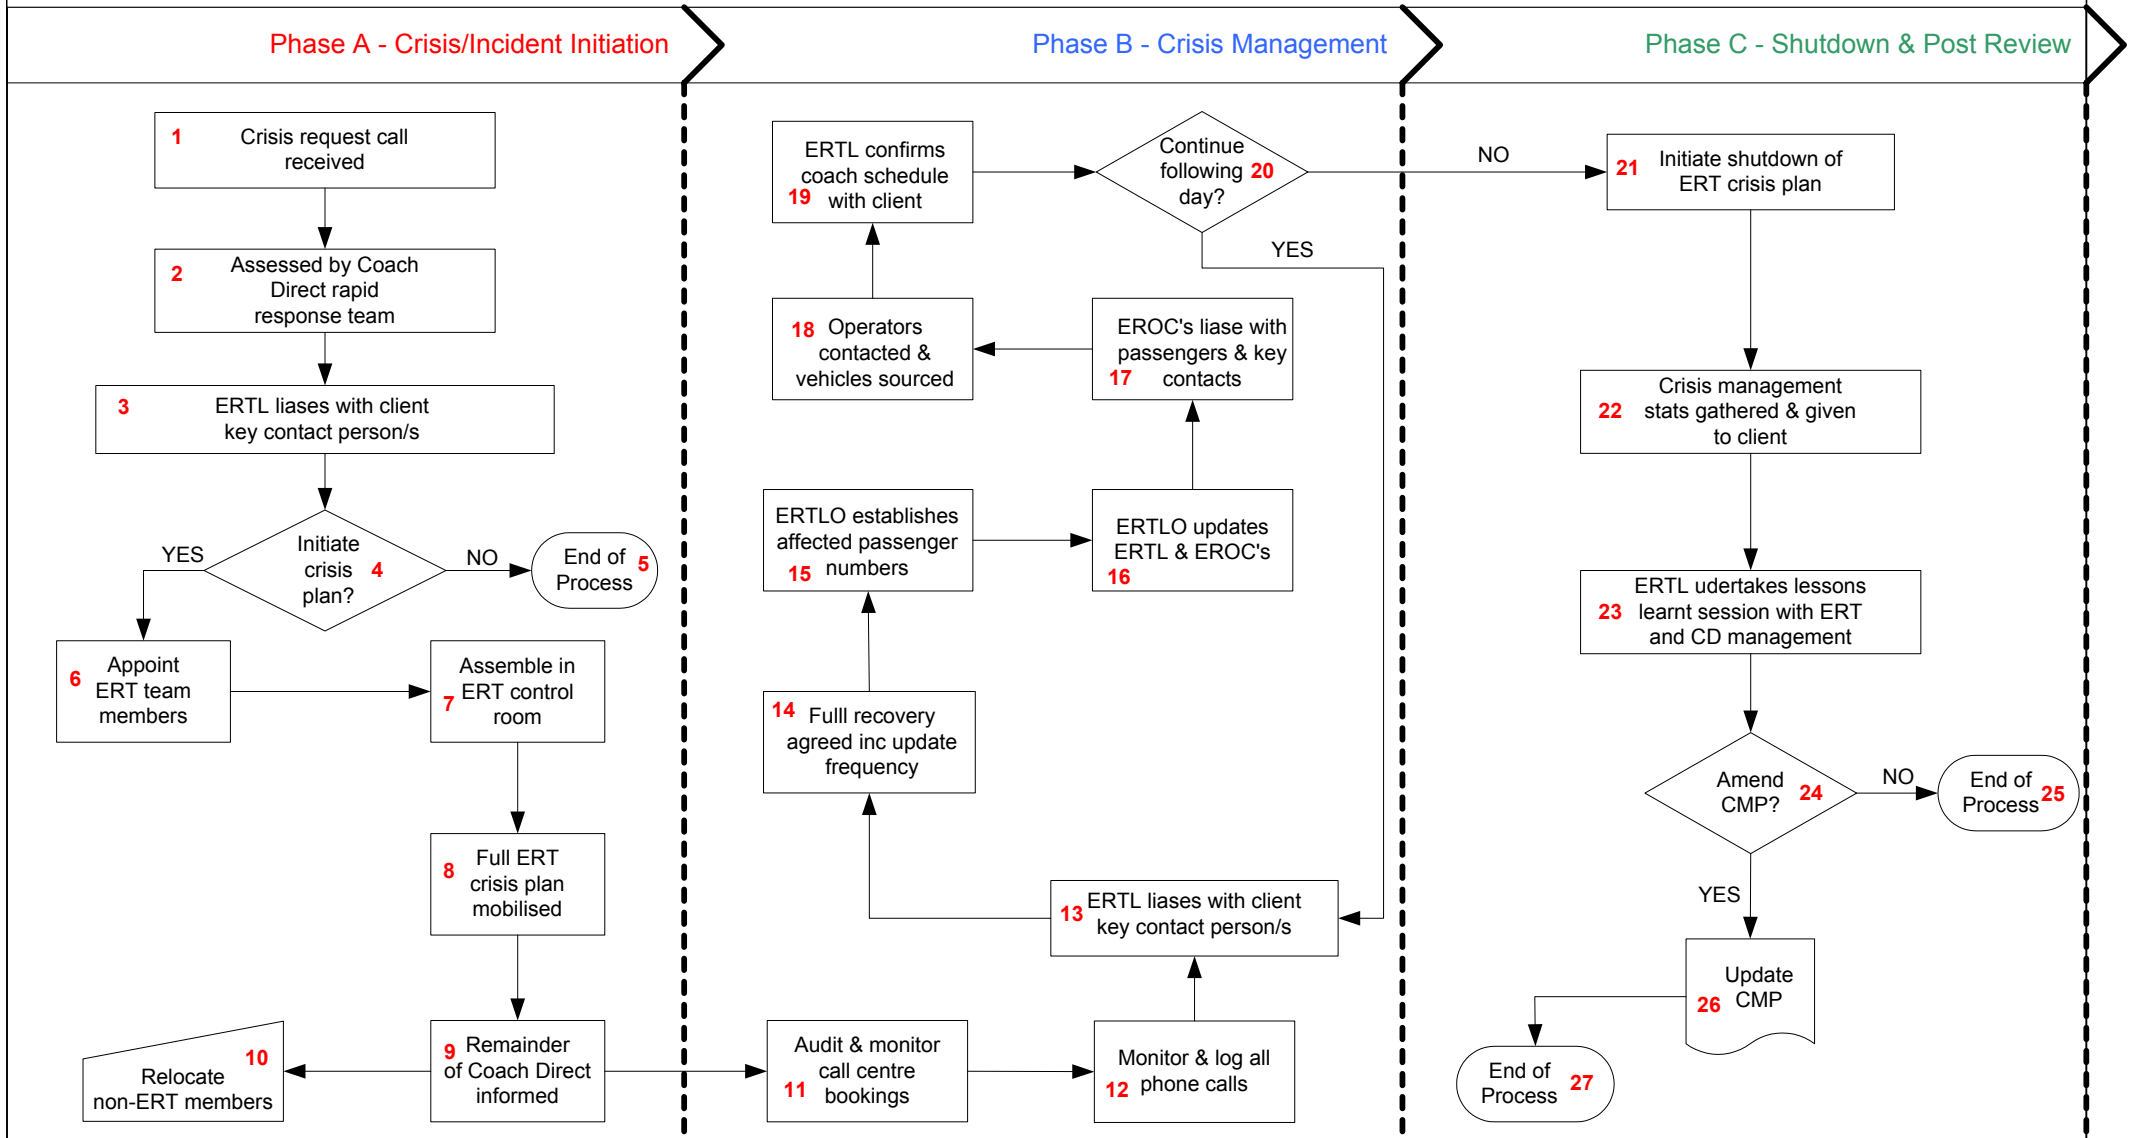

Coach Direct Limited - Crisis Management Process

Abbreviation Key:

ERT = Emergency Response Team
 ERTLO = Emergency Response Team Liaison Officer
 EROC = Emergency Response Operations Consultants

ERTL = Emergency Response Team Leader
 ERTOM = Emergency Response Team Operations Manager
 CMP = Crisis Management Plan

Important Notes:

- Regular ERT meetings and full client updates are conducted throughout Initiation & Crisis Management phases above.
- Please refer to Coach Direct Crisis Management Plan for a full description of ERT members, and their individual roles and responsibilities.

Time Line

Document Ref: CD/CMP/2006
 Dated: February 2006